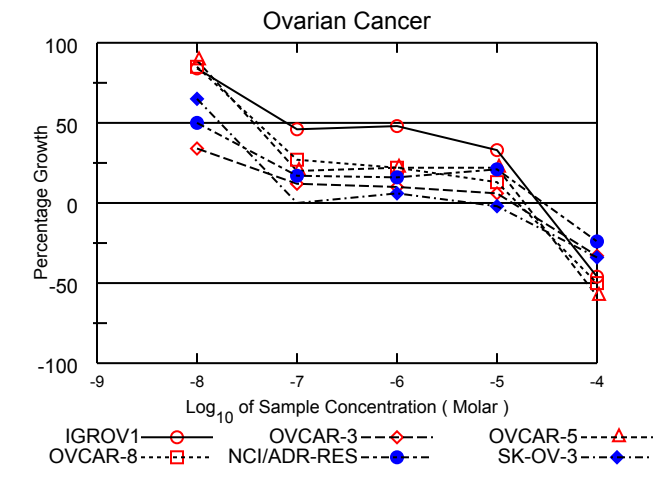

All Cell Lines

Mean Graphs

Report Date :February 05, 2014

Test Date :November 26, 2013