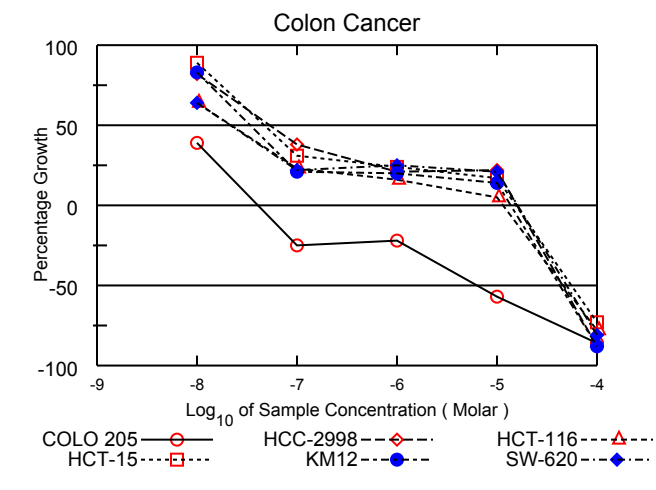

All Cell Lines

Mean Graphs

Report Date :February 05, 2014

Test Date :November 26, 2013