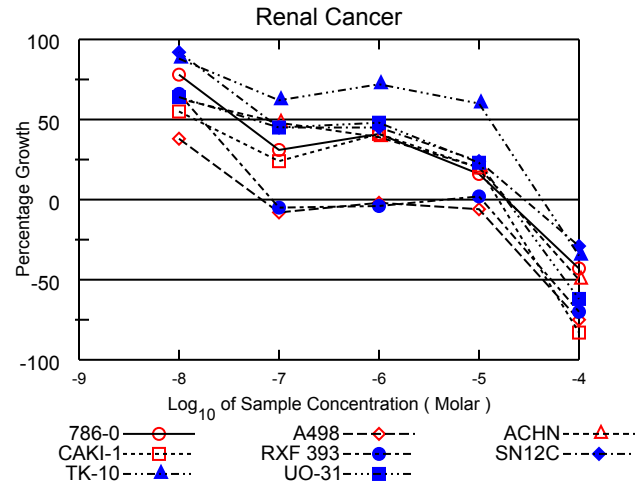

All Cell Lines

Mean Graphs

Report Date :February 05, 2014

Test Date :November 26, 2013