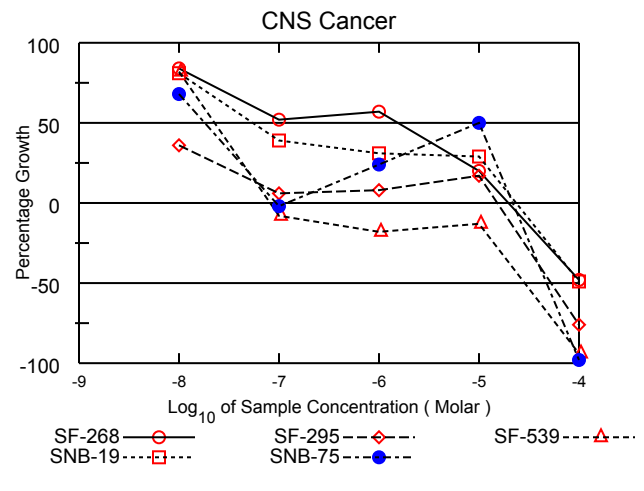

All Cell Lines

Mean Graphs

Report Date :February 05, 2014

Test Date :November 26, 2013