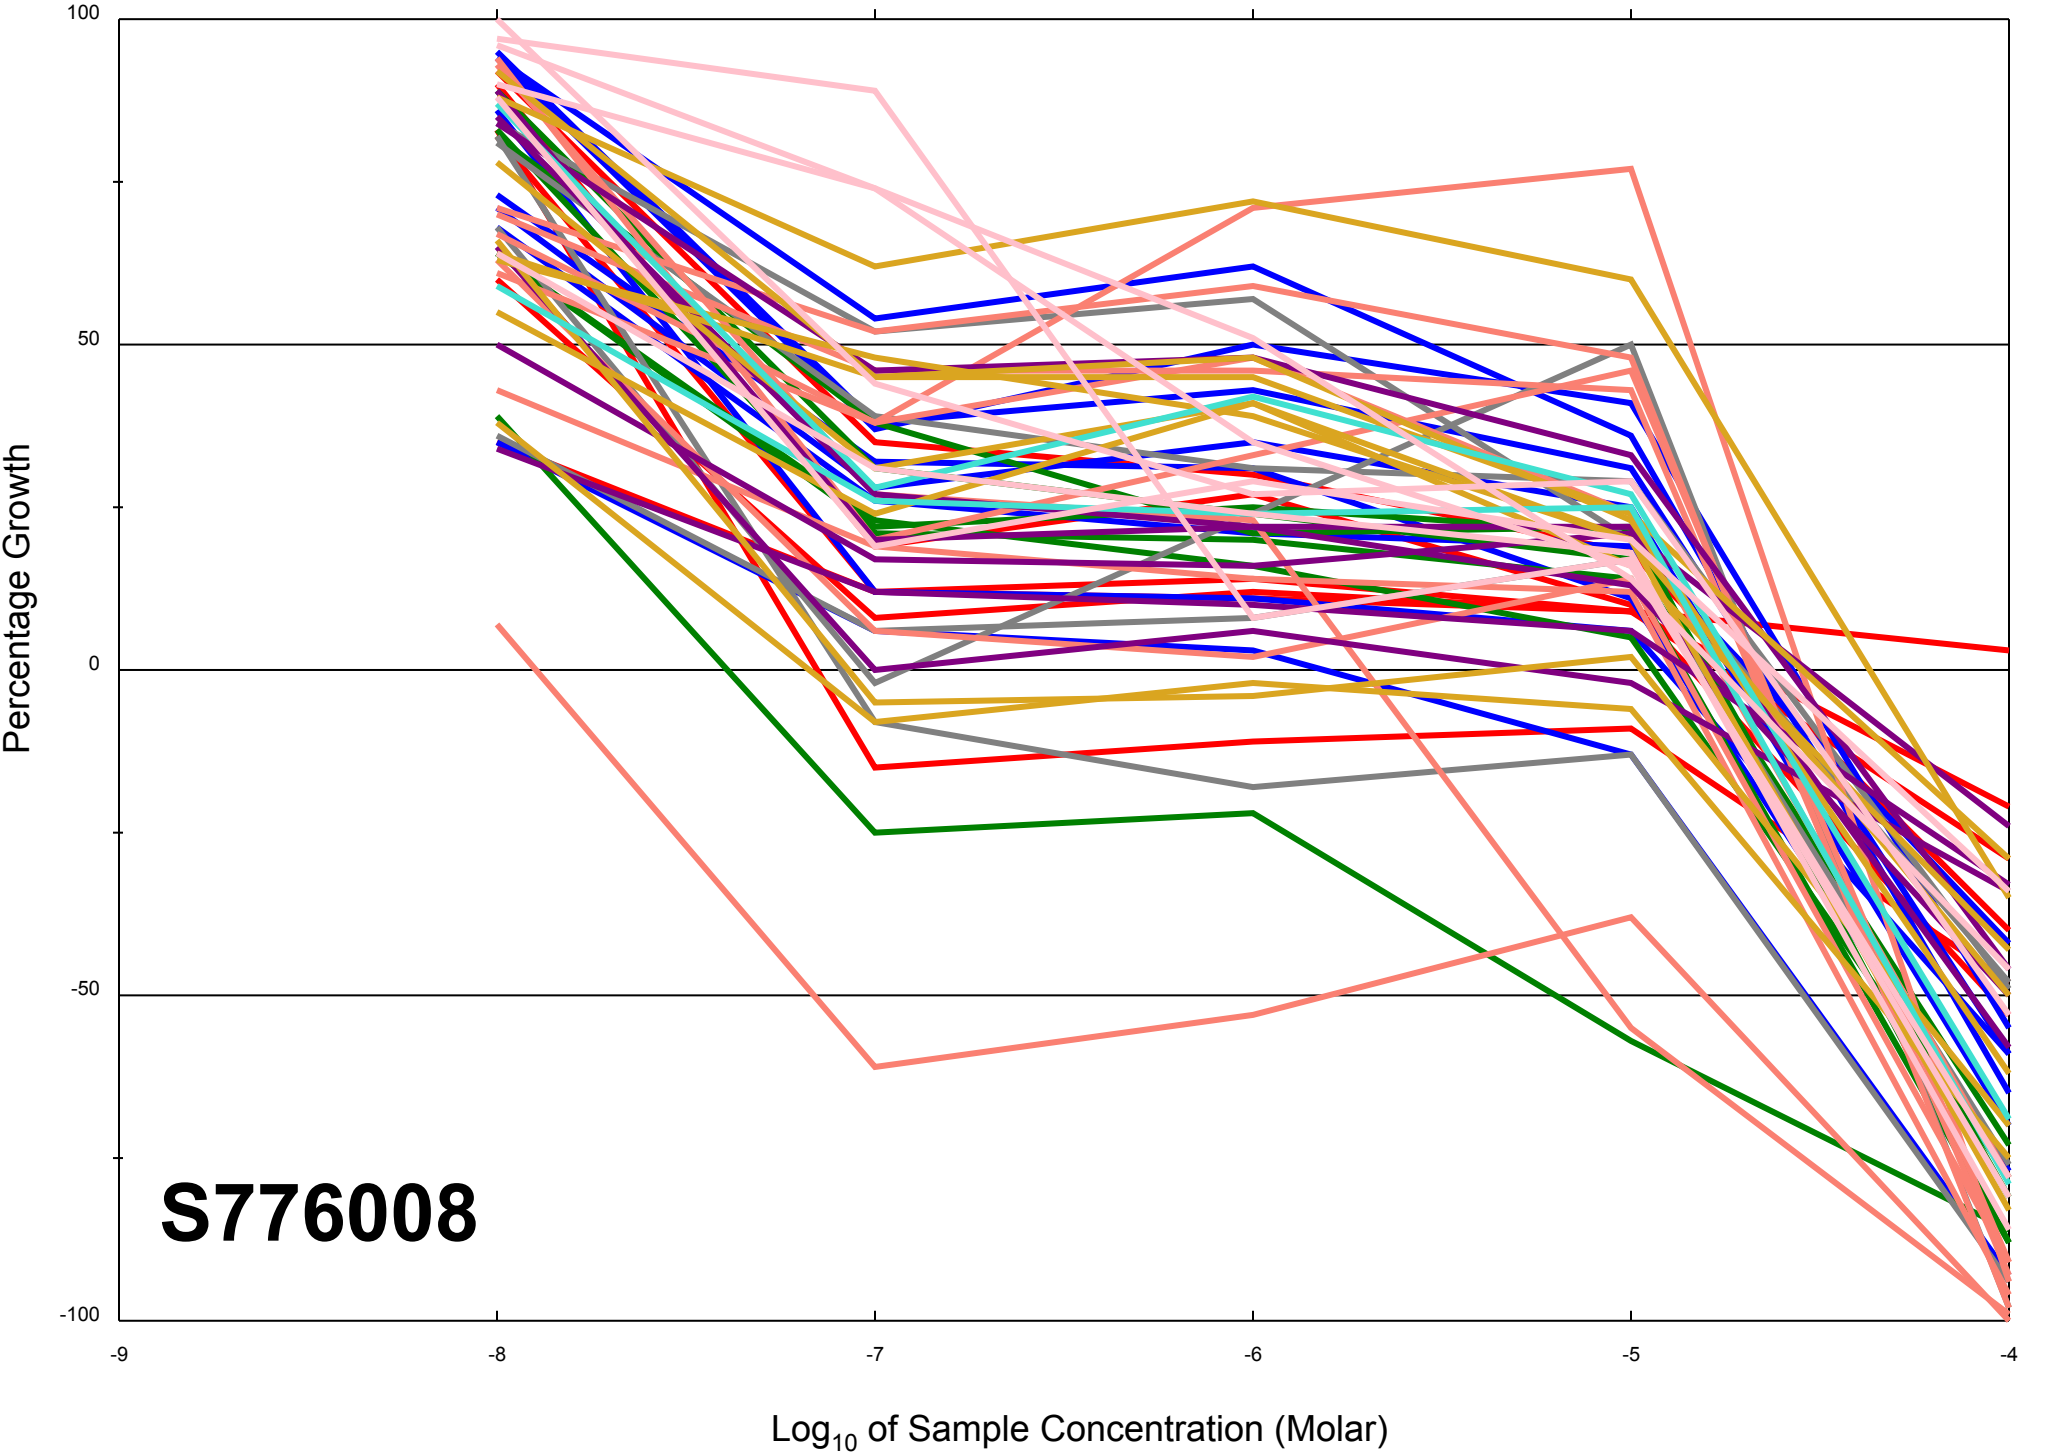

All Cell Lines

Mean Graphs

Report Date :February 05, 2014

Test Date :November 26, 2013