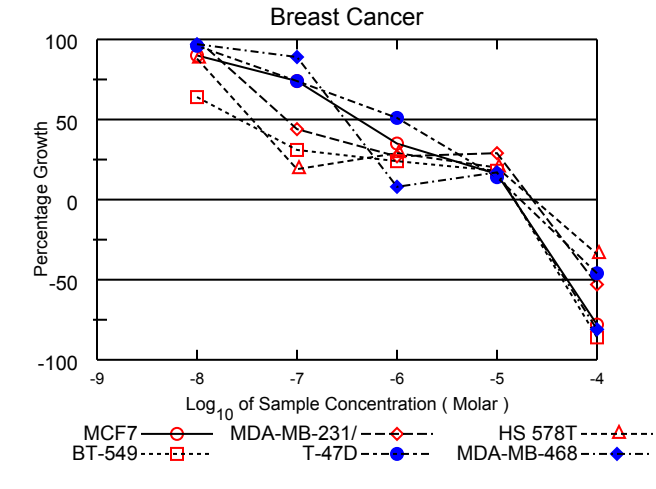

All Cell Lines

Mean Graphs

Report Date :February 05, 2014

Test Date :November 26, 2013