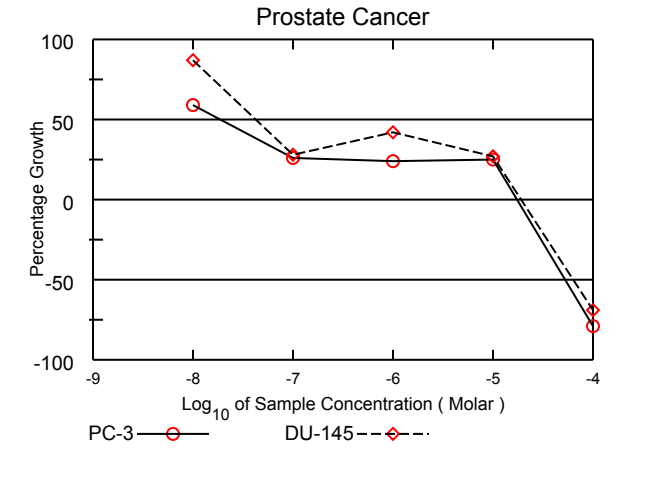

All Cell Lines

Mean Graphs

Report Date :February 05, 2014

Test Date :November 26, 2013